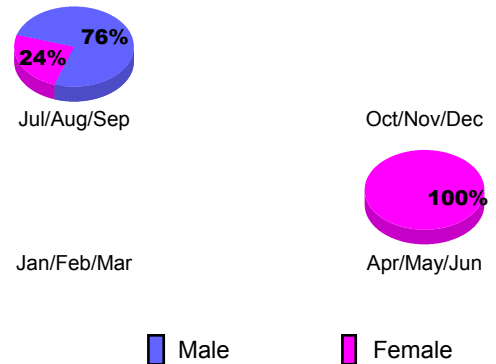

**Membership Results 2012-2013**

Goal, New, Dropped, Gain/Loss

**YTD Status Quo Clubs 2012-2013**

Status Quo Clubs Compared to Status Quo Members

**Gender Comparison 2012-2013**

**Club Gain/Loss 2012-2013**