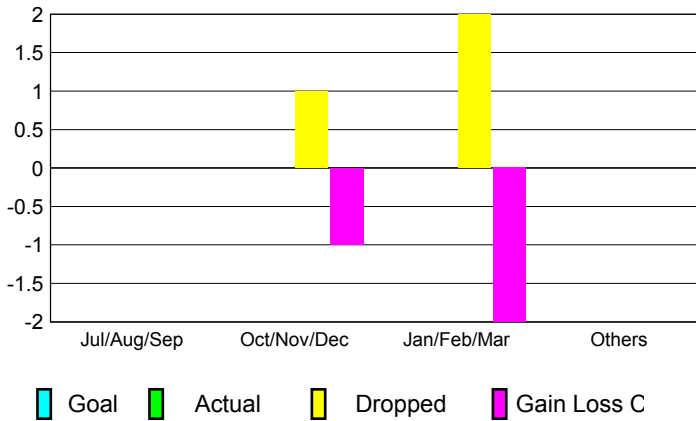

GMT: **MICHAEL BUTLER**

Location: **LOUISIANA**

GMT CA: **1**

**CLUBS**

Month	New Club Goal	Actual New Clubs	Actual Dropped Clubs	Gain/Loss of Clubs
<b>2012-2013</b>				
Jul/Aug/Sep	0	0	0	0
Oct/Nov/Dec	0	0	1	-1
Jan/Feb/Mar	0	0	2	-2
Apr/May/June	0	0	0	0
<b>Totals</b>	<b>0</b>	<b>0</b>	<b>3</b>	<b>-3</b>

**Club Results 2012-2013**

Goal, New, Dropped, Gain/Loss

**MEMBERSHIP**

Month	Net Memb Goal	Actual New Memb	Actual Dropped Memb	Gain/Loss of Memb
<b>2012-2013</b>				
Jul/Aug/Sep	0	13	52	-39
Oct/Nov/Dec	0	5	30	-25
Jan/Feb/Mar	0	26	58	-32
Apr/May/June	0	43	30	13
<b>Totals</b>	<b>0</b>	<b>87</b>	<b>170</b>	<b>-83</b>