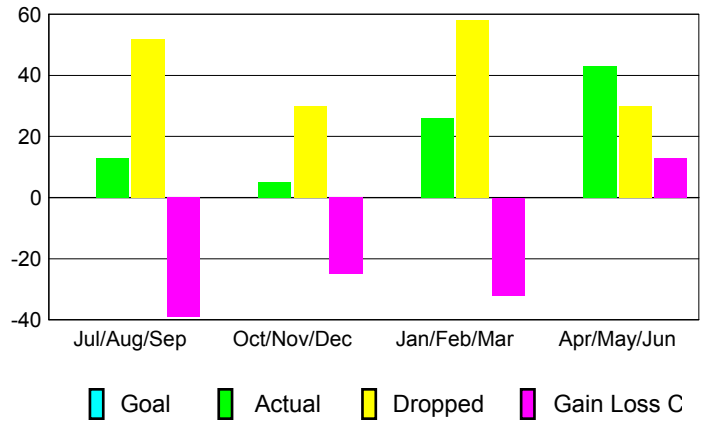

GMT: **MICHAEL BUTLER**

Location: **LOUISIANA**

GMT CA: **1**

**CLUBS**

Month	New Club Goal	Actual New Clubs	Actual Dropped Clubs	Gain/Loss of Clubs
<b>2012-2013</b>				
Jul/Aug/Sep	0	0	0	0
Oct/Nov/Dec	0	0	1	-1
Jan/Feb/Mar	0	0	2	-2
Apr/May/June	0	0	0	0
<b>Totals</b>	<b>0</b>	<b>0</b>	<b>3</b>	<b>-3</b>

**Club Results 2012-2013**

Goal, New, Dropped, Gain/Loss

**MEMBERSHIP**

Month	Net Memb Goal	Actual New Memb	Actual Dropped Memb	Gain/Loss of Memb
<b>2012-2013</b>				
Jul/Aug/Sep	0	13	52	-39
Oct/Nov/Dec	0	5	30	-25
Jan/Feb/Mar	0	26	58	-32
Apr/May/June	0	43	30	13
<b>Totals</b>	<b>0</b>	<b>87</b>	<b>170</b>	<b>-83</b>

**Membership Results 2012-2013**

Goal, New, Dropped, Gain/Loss

**YTD Status Quo Clubs 2012-2013**

Status Quo Clubs Compared to Status Quo Members

**Gender Comparison 2012-2013**

**Club Gain/Loss 2012-2013**